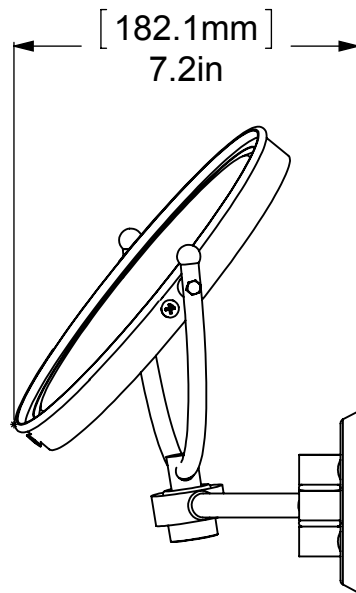

ITEM NO.	P/N	DESCRIPTION	QTY.
1	BPRDMR-4	BASE	1
2	HBBTT-78	TOP AND BOTTOM HUB	3
3	CRRD-34	CHECK RING	2
4	CRRD-12	RING	2
5	TU12-7	TUBE	1
6	CARD-1	CAP	1
7	RGSMT	HUB	1
8	CRRD-1	RING	1
9	FTTDS	SUPPORT ROD	1
10	MRUBT-8	MIRROR RING	1
11	BL1TL-12	BALL	2
12	CN8-32	NUT	2
13	BL1T-12	END BALL	2
14	MROR34-8	OUTSIDE FRAME	1
15	MRIN34-8	INSIDE FRAME	1
16	MIRROR	MIRROR	1

UNLESS OTHERWISE STATED

.X	±.3mm
.XX	±.15mm
.XXX	±.008mm

COPYRIGHT © Allied Brass 2016

THIRD ANGLE PROJECTION

DRAWN	4/7/2016	I.M	MATERIAL:	BRASS	FINISH	TBD
CHECKED	4/7/2016	P.D	DESCRIPTION:		QUANTITY	TBD
APPROVED	4/7/2016	R.A	8 Inch Wall Mounted Make-Up Mirror		DRAWING No.	REV
					WM-5	0
				SCALE	1:4	SHEET: 01 A4