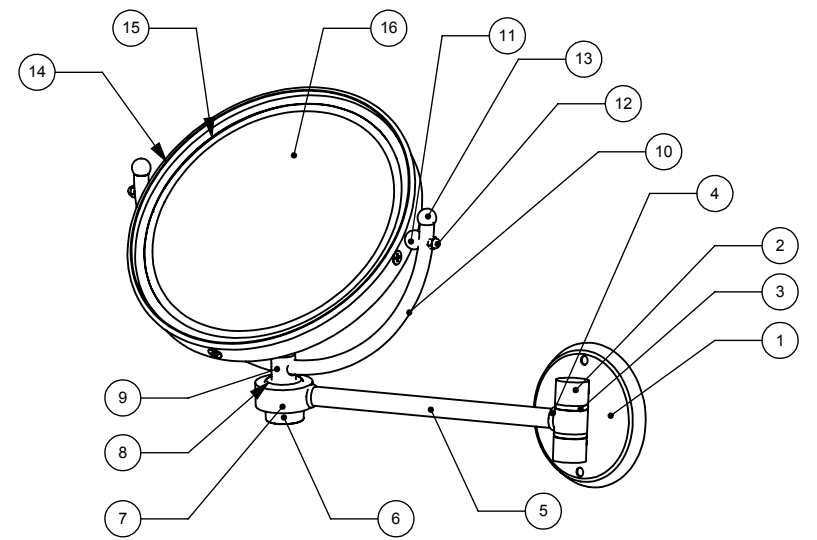

ITEM NO.	P/N	DESCRIPTION	QTY.
1	BPRDMR-4	BASE	1
2	HBBTT-78	TOP AND BOTTOM HUB	3
3	CRRD-34	CHECK RING	2
4	CRRD-12	RING	2
5	TU12-7	TUBE	1
6	CARD-1	CAP	1
7	RGSMT	HUB	1
8	CRRD-1	RING	1
9	FTTDS	SUPPORT ROD	1
10	MRUBT-8	MIRROR RING	1
11	BL1TL-12	BALL	2
12	CN8-32	NUT	2
13	BL1T-12	END BALL	2
14	MROR34-8	OUTSIDE FRAME	1
15	MRIN34-8	INSIDE FRAME	1
16	MIRROR	MIRROR	1

UNLESS OTHERWISE STATED

.X	±.3mm
.XX	±.15mm
.XXX	±.008mm

COPYRIGHT © Allied Brass 2016

THIRD ANGLE PROJECTION

DRAWN	4/7/2016	I.M	MATERIAL:	BRASS	FINISH	TBD
CHECKED	4/7/2016	P.D	DESCRIPTION:		QUANTITY	TBD
APPROVED	4/7/2016	R.A	8 Inch Wall Mounted Make-Up Mirror		DRAWING No.	REV
					WM-5	0
				SCALE	1:4	SHEET: 01 A4