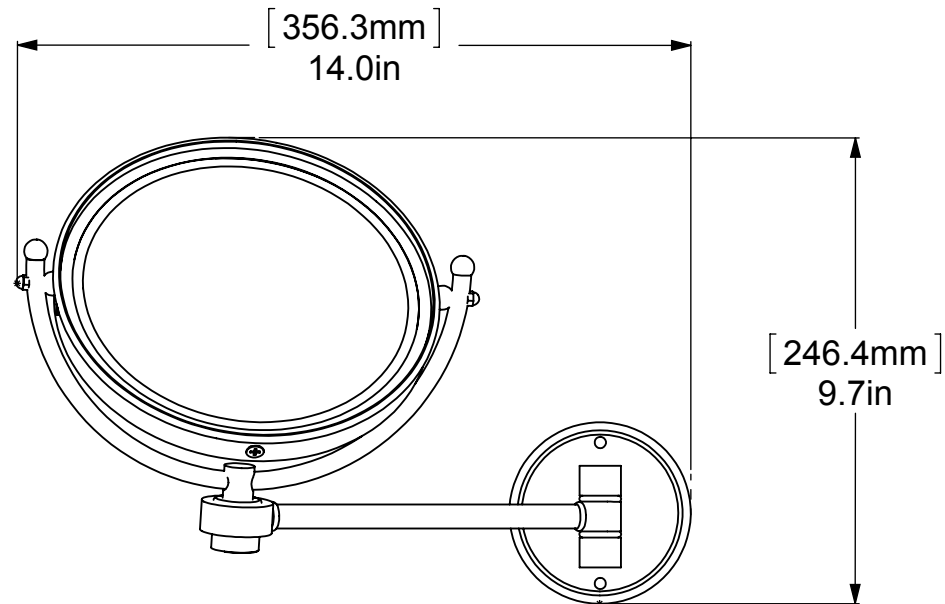

ITEM NO.	P/N	DESCRIPTION	QTY.
1	BPRDMR-4	BASE	1
2	HBBTT-78	TOP AND BOTTOM HUB	3
3	CRRD-34	CHECK RING	2
4	CRRD-12	RING	2
5	TU12-7	TUBE	1
6	CARD-1	CAP	1
7	RGSMT	HUB	1
8	CRRD-1	RING	1
9	FTTDS	SUPPORT ROD	1
10	MRUBT-8	MIRROR RING	1
11	BL1TL-12	BALL	2
12	CN8-32	NUT	2
13	BL1T-12	END BALL	2
14	MROR34-8	OUTSIDE FRAME	1
15	MRIN34-8	INSIDE FRAME	1
16	MIRROR	MIRROR	1

UNLESS OTHERWISE STATED

.X	±.3mm
.XX	±.15mm
.XXX	±.008mm

COPYRIGHT © Allied Brass 2016

THIRD ANGLE PROJECTION

DRAWN	4/7/2016	I.M	MATERIAL:	BRASS	FINISH	TBD
CHECKED	4/7/2016	P.D	DESCRIPTION:		QUANTITY	TBD
APPROVED	4/7/2016	R.A	8 Inch Wall Mounted Make-Up Mirror		DRAWING No.	REV
					WM-5	0
				SCALE	1:4	SHEET: 01 A4